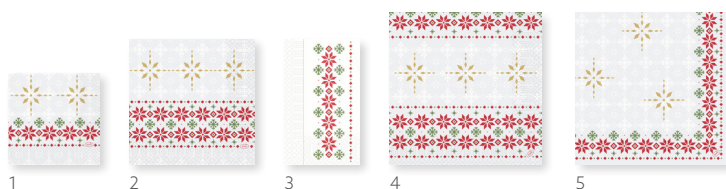

TRADITION

MATCHING COLOURS

NO	ART.	DESCRIPTION	PACK				
1	200801	Tissue Napkin, 3-ply, 24 x 24 cm	20 x 50	•	•	•	•
2	200802	Tissue Napkin, 3-ply, 33 x 33 cm	10 x 50	•	•	•	•
3	201276	Tissue Napkin, 2-ply, 33 x 33 cm	4 x 300	•	•	•	•
4	200805	Tissue Napkin, 3-ply, 40 x 40 cm	4 x 250	•	•	•	•
5	200809	Dunisoft® Napkin, 40 x 40 cm	6 x 60	•	•	•	•

NO	ART.	DESCRIPTION	PACK				
6	200804	Dunicel® Placemat, 30 x 40 cm	5 x 100	•	•	•	•
7	200806	Paper Placemat, 30 x 40 cm	4 x 250	•	•	•	•
8	200808	Dunicel® Slipcover, 84 x 84 cm	5 x 20	•	•	•	•
9	200811	Dunicel® Tête-à-Tête, 0,4 x 24 m	4 x 1	•	•	•	•