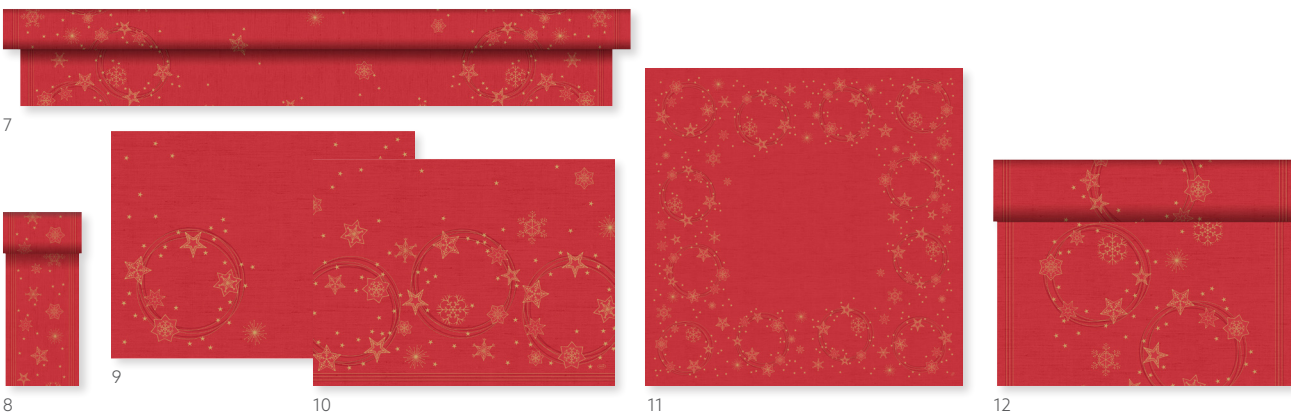

STAR SHINE RED

MATCHING COLOURS

NO	ART.	DESCRIPTION	PACK						NO	ART.	DESCRIPTION	PACK					
1	200854	Tissue Napkin, 3-ply, 24 x 24 cm	20 x 50						7	200857	Dunicel® Table Runner, 0,15 x 20 m	6 x 1					
2	200855	Tissue Napkin, 3-ply, 33 x 33 cm	10 x 50						8	200858	Dunicel® Placemat, 30 x 40 cm	5 x 100					
3	200859	Tissue Napkin, 3-ply, 40 x 40 cm	4 x 250						9	200860	Paper Placemat, 30 x 40 cm	4 x 250					
4	200868	Dunisoft® Napkin, 40 x 40 cm	6 x 60						10	200865	Dunisilk® Slipcover, 84 x 84 cm	5 x 20					
	200869	Dunilin® Napkin, 40 x 40 cm	5 x 45							200867	Dunicel® Slipcover, 84 x 84 cm	5 x 20					
5	204426	Tissue Napkin, 3-ply, 1/8 Head Folded, 40 x 40 cm	4 x 250						11	200871	Dunicel® Tête-à-Tête, 0,4 x 24 m	4 x 1					
6	200862	Dunicel® Banquet Reel, 1,18 x 25 m	2 x 1														
	200861	Dunicel® Banquet Reel, 1,18 x 10 m	6 x 1