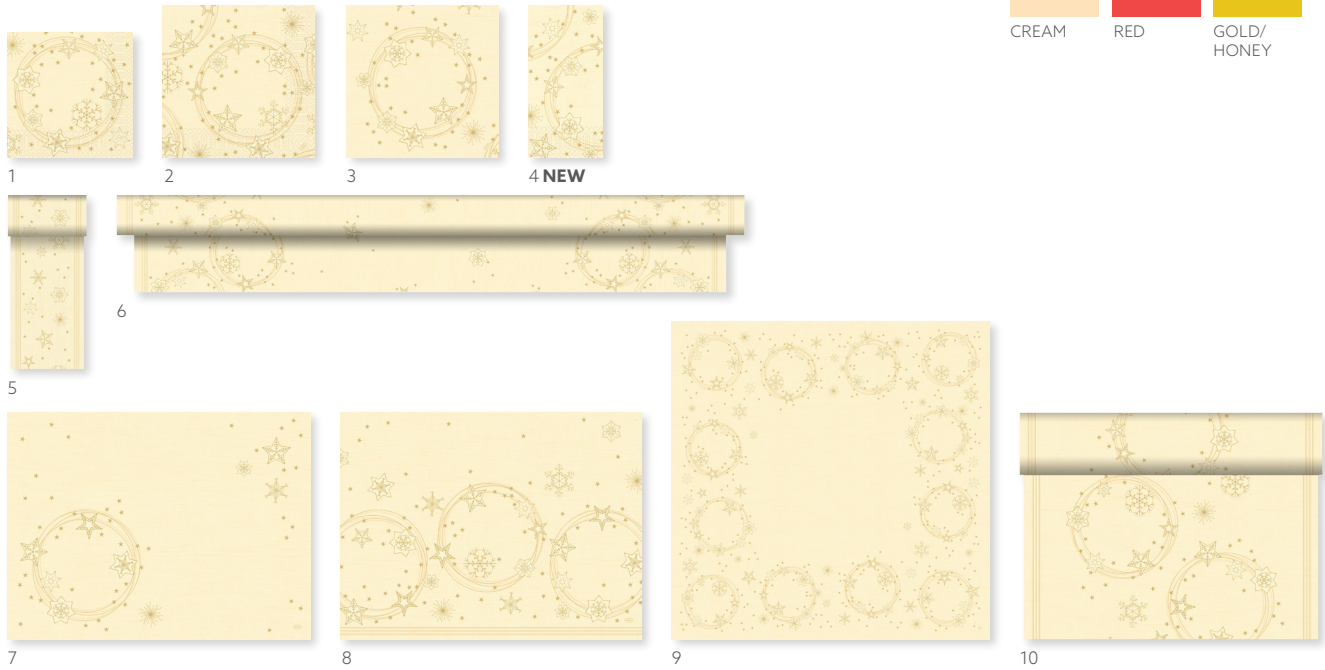

STAR SHINE CREAM

MATCHING COLOURS

NO	ART.	DESCRIPTION	PACK				
1	200822	Tissue Napkin, 3-ply, 33 x 33 cm	10 x 50	•			
2	200826	Tissue Napkin, 3-ply, 40 x 40 cm	4 x 250	•			
3	200834	Dunisoft® Napkin, 40 x 40 cm	6 x 60	•			
	200837	Dunilin® Napkin, 40 x 40 cm	5 x 45	•			
4	204427	Tissue Napkin, 3-ply, 1/8 Head Folded, 40 x 40 cm	4 x 250	•			
5	200824	Dunichel® Table-runner, 0,15x20 m	6 x 1	•			
6	200827	Dunichel® Banquet Reel, 1,18x10 m	6 x 1	•			
	200828	Dunichel® Banquet Reel, 1,18x25 m	2 x 1	•			

NO	ART.	DESCRIPTION	PACK				
7	200825	Dunichel® Placemat, 30 x 40 cm	5 x 100	•			
8	200838	Paper Placemat, 30 x 40 cm	4 x 250	•			
9	200830	Dunisilk® Slipcover, 84 x 84 cm	5 x 20	•			
	200833	Dunichel® Slipcover, 84 x 84 cm	5 x 20	•			
10	200836	Dunichel® Tête-à-Tête, 0,4x24 m	4 x 1	•