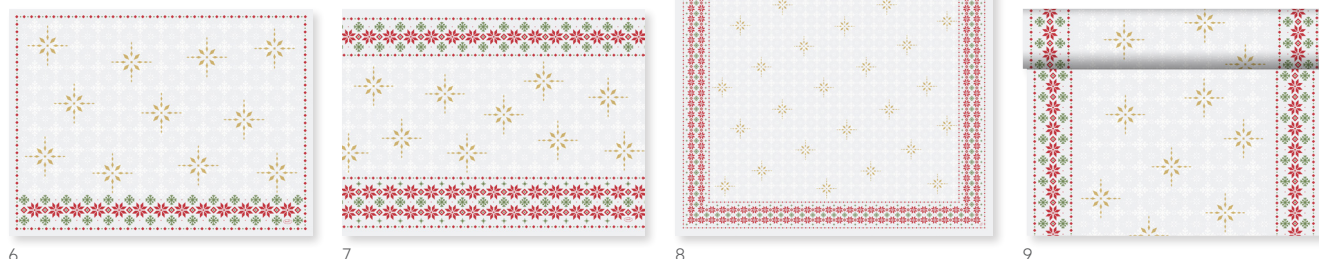

TRADITION

MATCHING COLOURS

NO	ART.	DESCRIPTION	PACK				
1	200801	Tissue Napkin, 3-ply, 24 x 24 cm	20 x 50	•	•	•	•
2	200802	Tissue Napkin, 3-ply, 33 x 33 cm	10 x 50	•	•	•	•
3	201276	Tissue Napkin, 2-ply, 33 x 33 cm	4 x 300	•	•	•	•
4	200805	Tissue Napkin, 3-ply, 40 x 40 cm	4 x 250	•	•	•	•
5	200809	Dunisoft® Napkin, 40 x 40 cm	6 x 60	•	•	•	•

NO	ART.	DESCRIPTION	PACK				
6	200804	Dunicel® Placemat, 30 x 40 cm	5 x 100	•	•	•	•
7	200806	Paper Placemat, 30 x 40 cm	4 x 250	•	•	•	•
8	200808	Dunicel® Slipcover, 84 x 84 cm	5 x 20	•	•	•	•
9	200811	Dunicel® Tête-à-Tête, 0,4 x 24 m	4 x 1	•	•	•	•